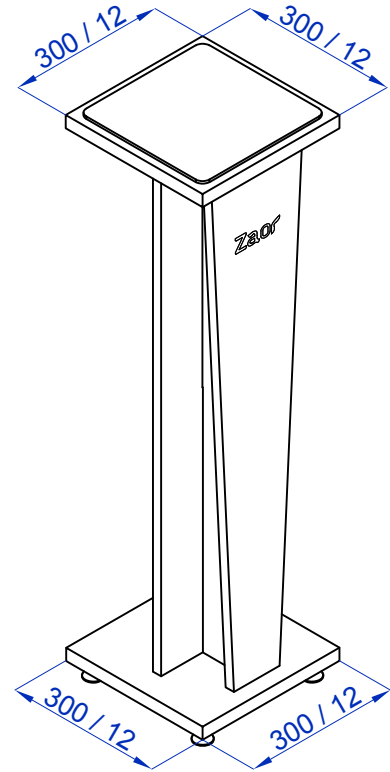

Technical Plan

TOP VIEW

AerStop
270 x 270 x 10
10.62 x 10.62 x 3.94

FRONT VIEW