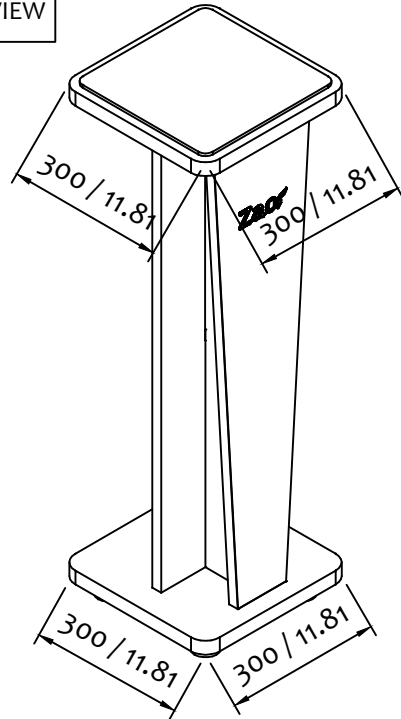

Technical Plan (in mm/inch)

DIAGONAL VIEW

FRONT VIEW

AerStop
270 x 270
10.62 x 10.62

TOP VIEW