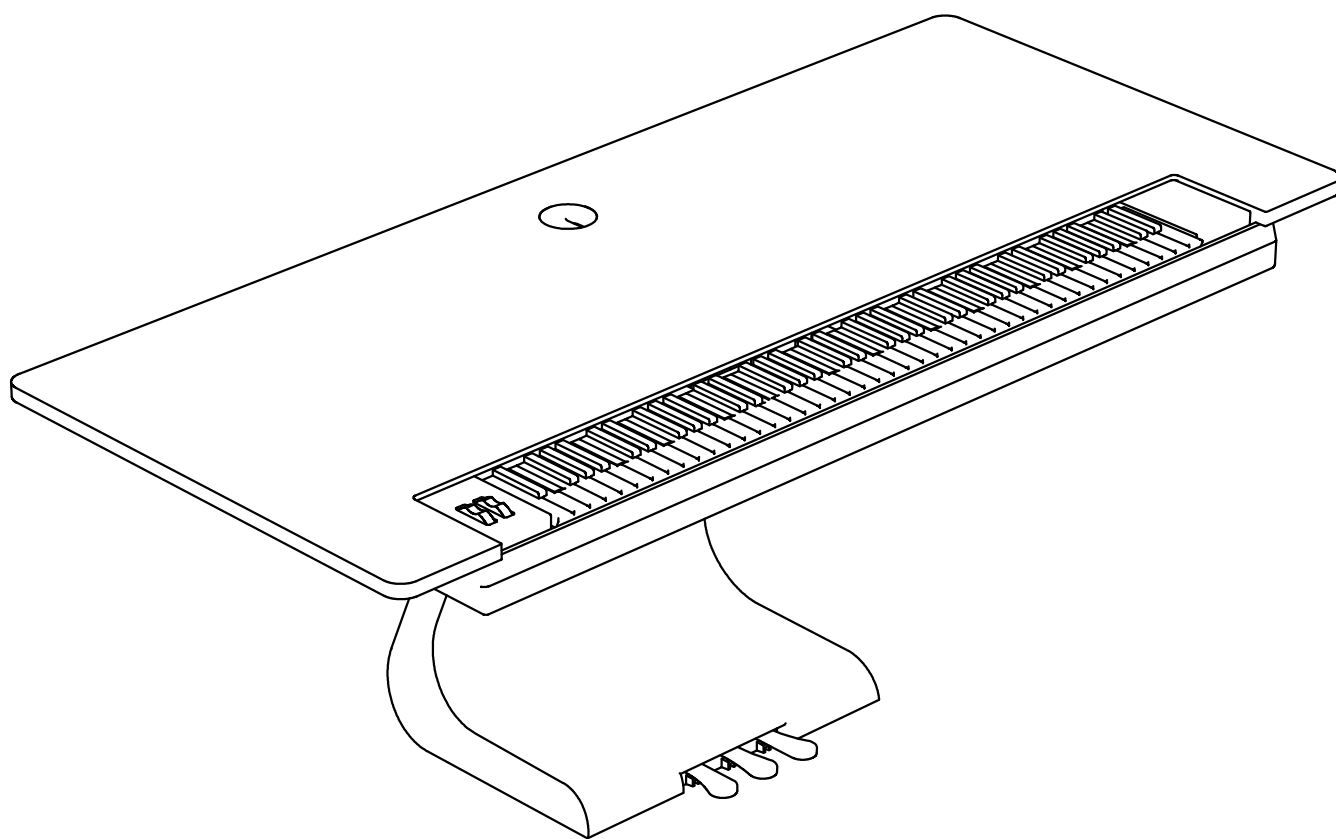

Zaor[®]

BUDGET CUSTOM DESIGN

Vela Plain K88 Assembly Manual

WE RECOMMEND ASSEMBLING WITH 2 PEOPLE

PACKING LIST

- 2 x parts
- 4 x M6x70, HEX 10mm
- 4x Washer
- 1 oak cable grommet

INSTRUCTIONS FOR CLEANING

- use a humid cloth or special wood cleaner
- avoid using abrasive cleaners