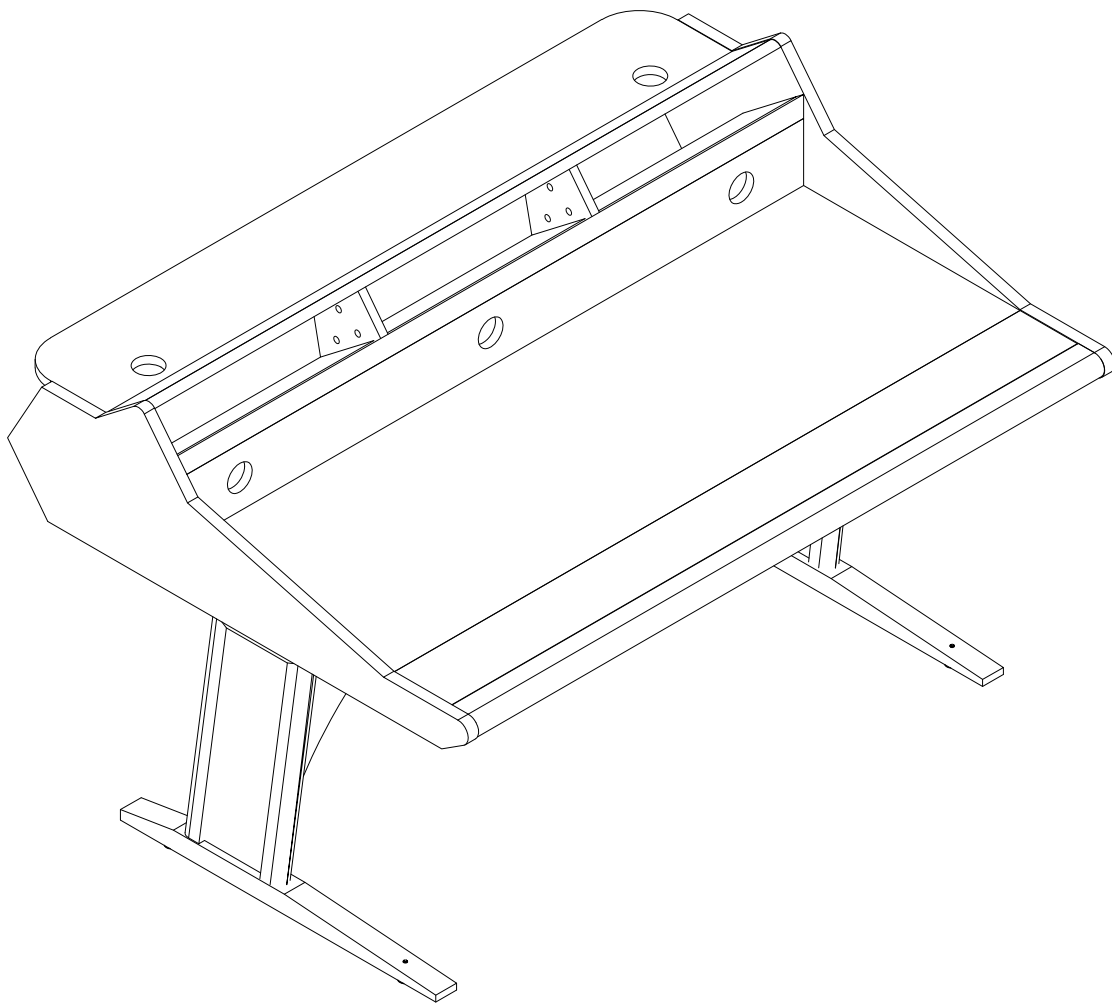

Zaor[®]

BUDGET CUSTOM DESIGN

Marea Open

Assembly Manual

Assembly Manual

Assembly Manual

STEP 1

STEP 2

STEP 3

use screws M6x30 (A)

STEP 4

Assembly Manual

STEP 5

STEP 6 (part A)

STEP 7

STEP 8