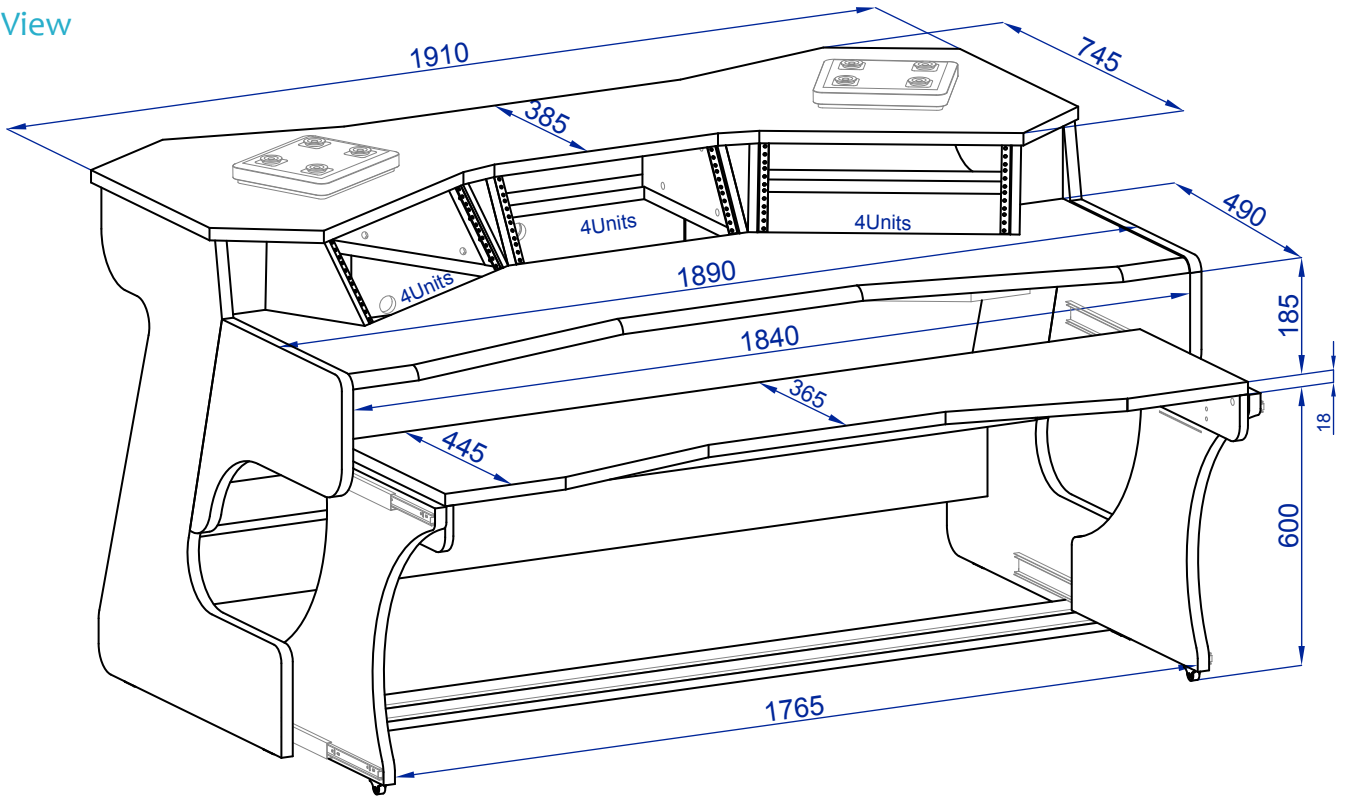

Technical Plan

Iso View

Side View

Adjustable height in 8 steps:
85, 105, 125, 145, 165, 185, 205, 225

Technical Plan

Top View