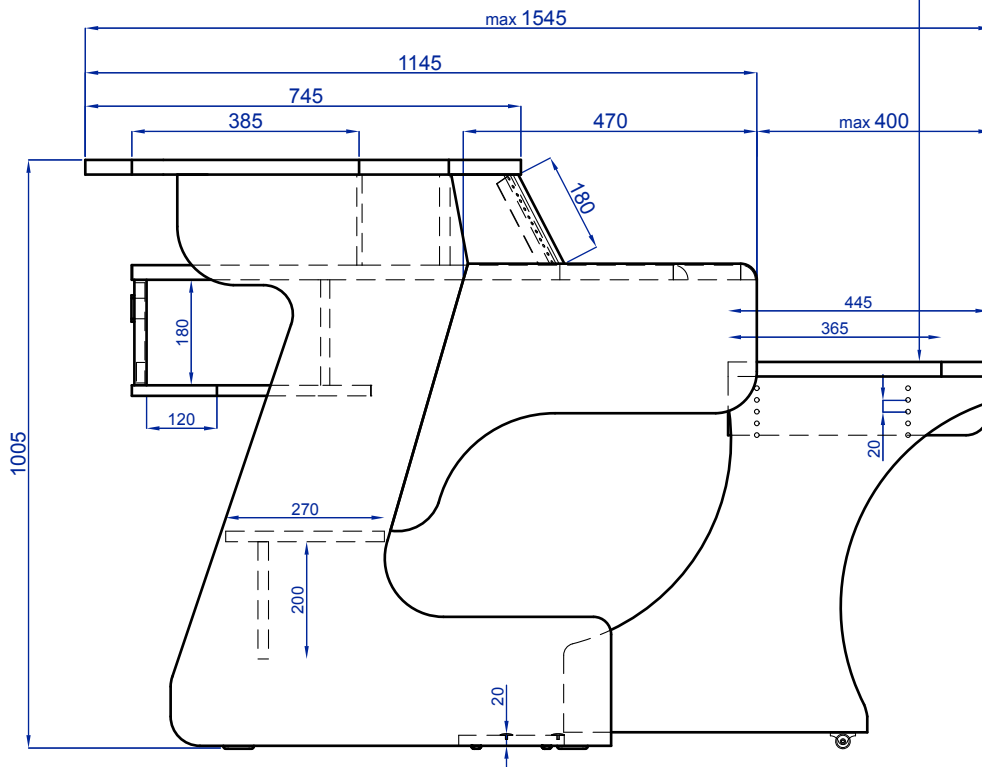

Technical Plan

Iso View

Side View

Adjustable height in 8 steps:
85, 105, 125, 145, 165, 185, 205, 225

Technical Plan

Top View